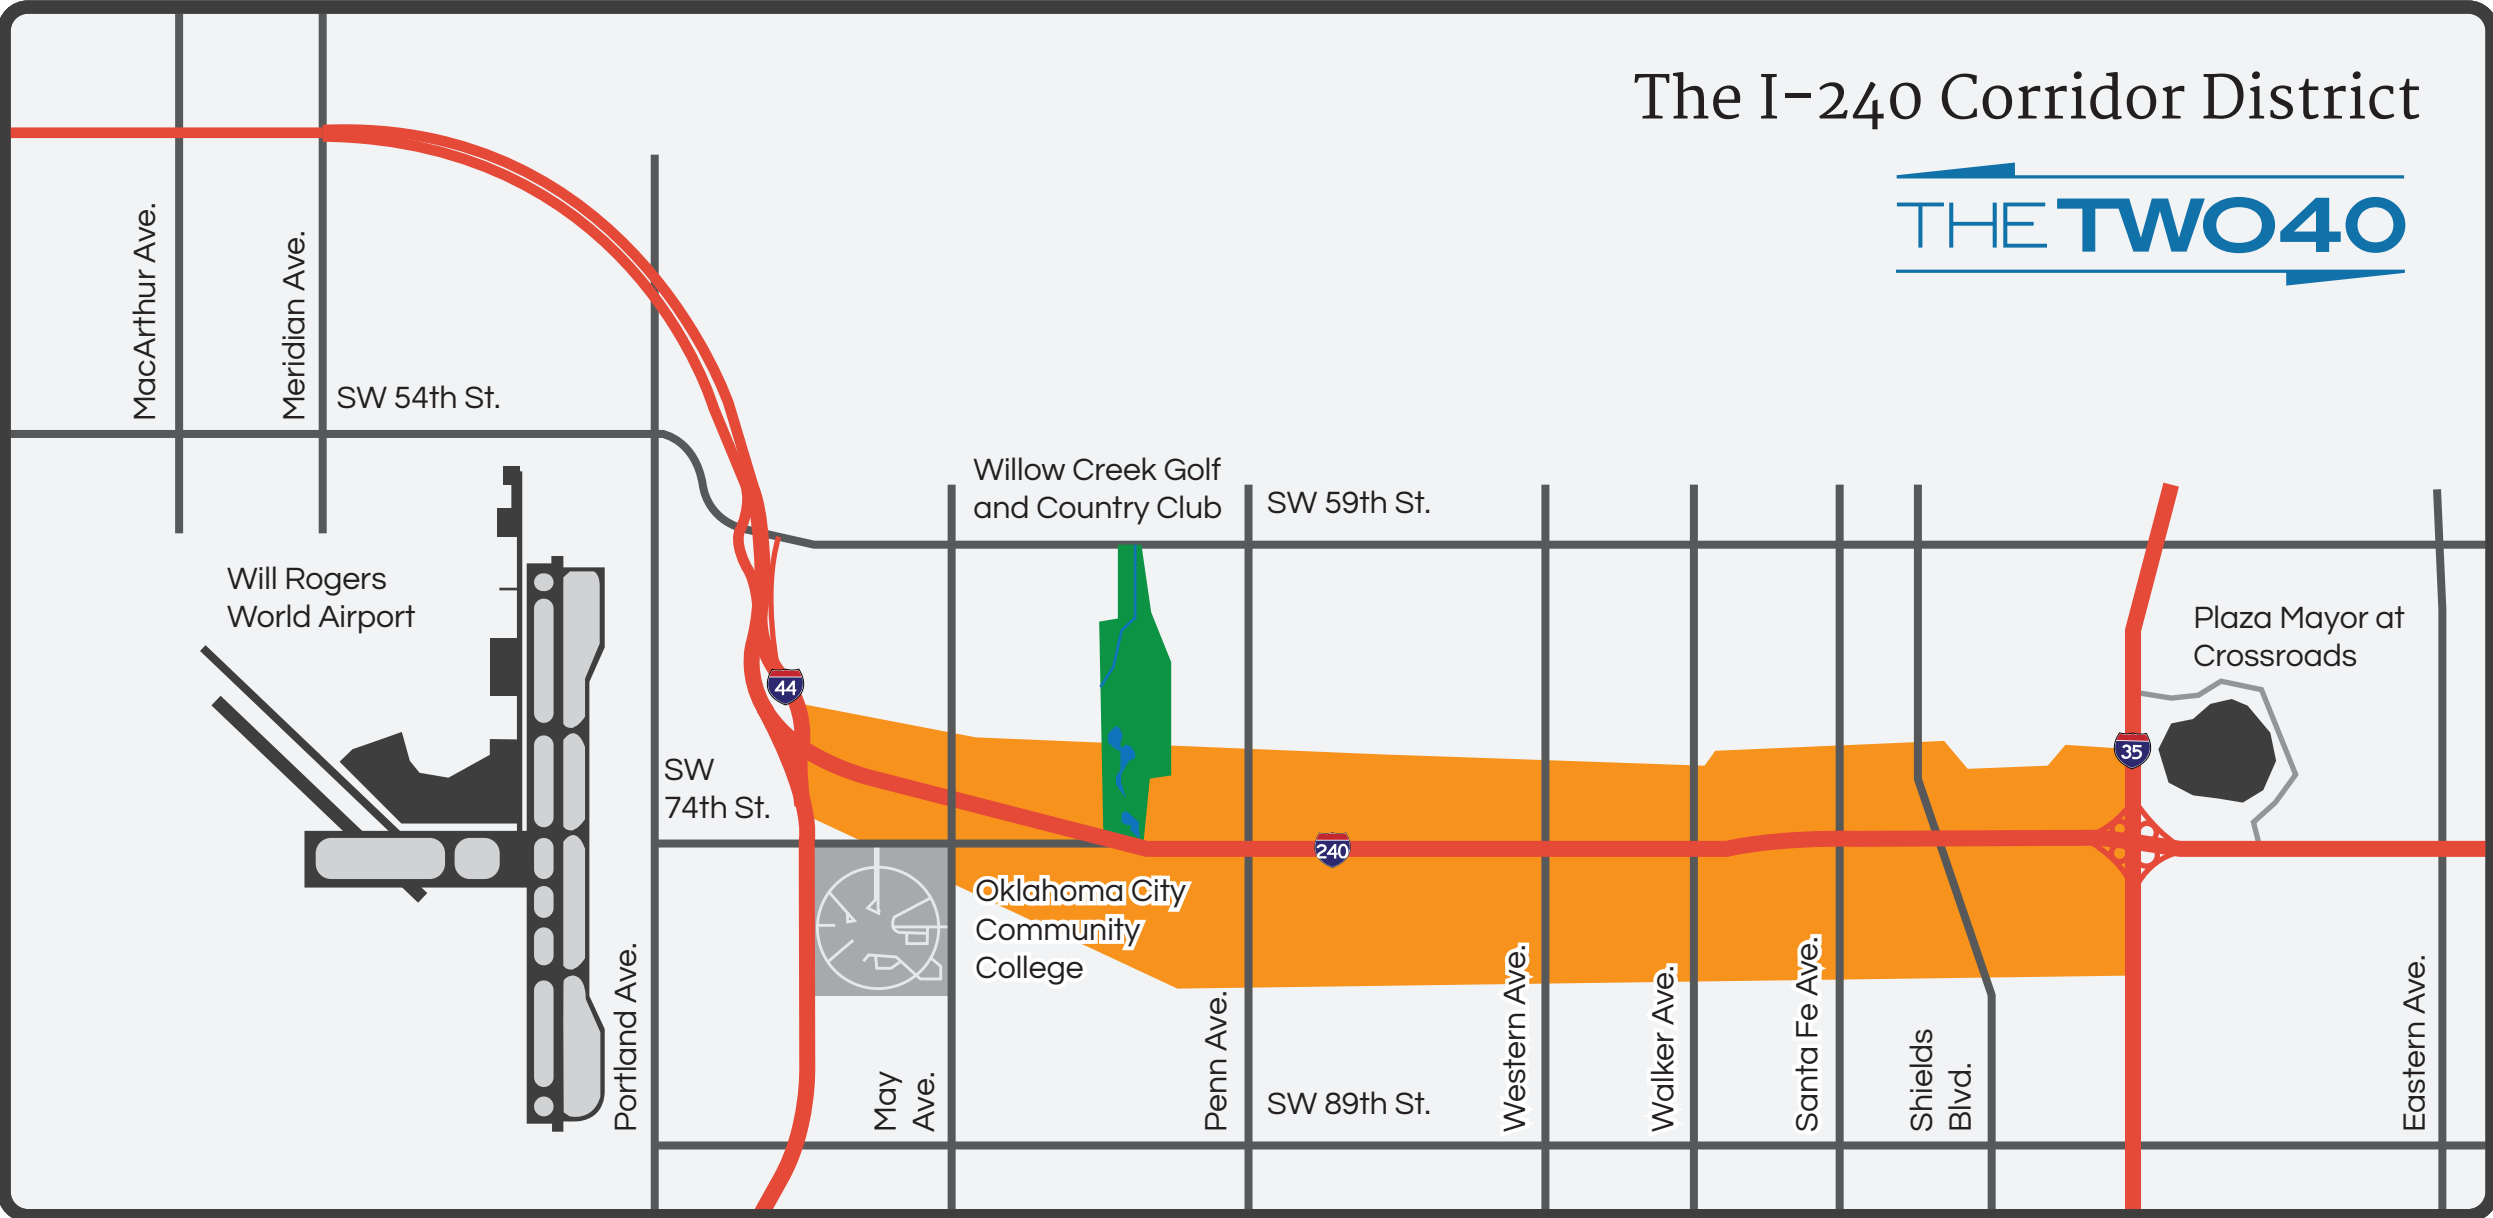

The I-240 Corridor District

MacArthur Ave.

Meridian Ave.

SW 54th St.

Will Rogers World Airport

Willow Creek Golf and Country Club

SW 59th St.

SW 74th St.

Oklahoma City Community College

Plaza Mayor at Crossroads

Portland Ave.

May Ave.

Penn Ave.

SW 89th St.

Western Ave.

Walker Ave.

Santa Fe Ave.

Shields Blvd.

Eastern Ave.